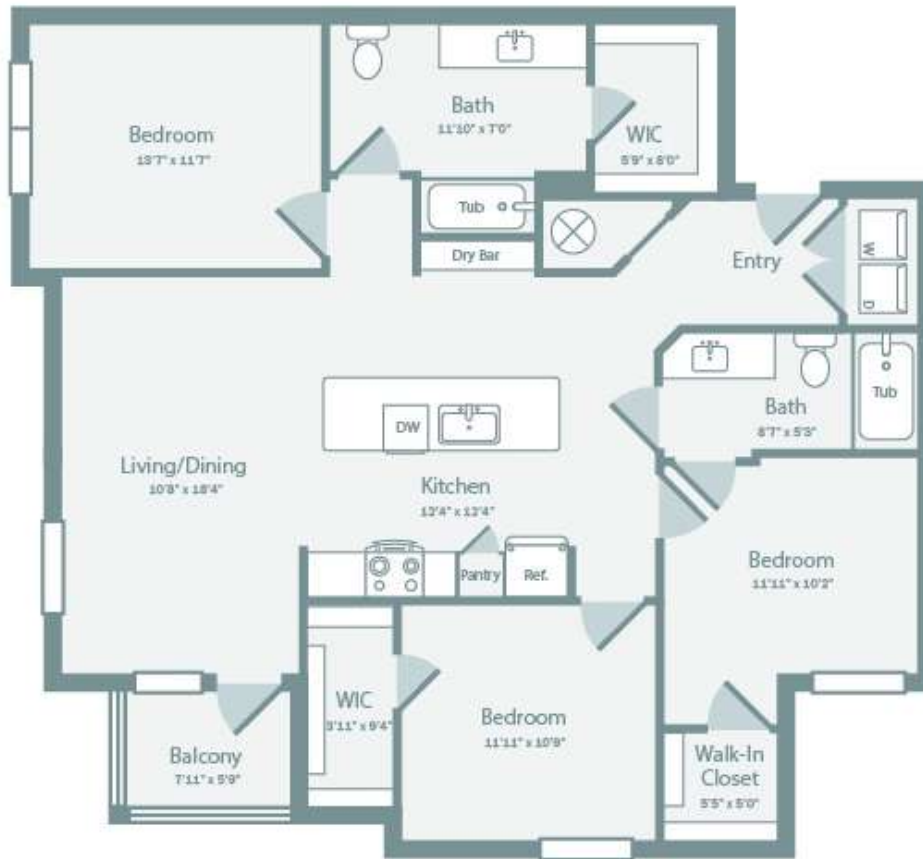

# Switchgrass

3 BED / 2 BATH

# 1361

SQ. FT.

<p>GRAND PRAIRIE</p> <h2>THE ELLERY</h2> <p>AT WESTCHESTER</p>	<p>4210 Dechman Dr   Grand Prairie, TX 75052</p>
	<p><a href="http://theellerygrandprairie.com">theellerygrandprairie.com</a></p>

*Floor plans are artist's rendering. All dimensions are approximate. Actual product and specifications may vary in dimension or detail. Not all features are available in every apartment. Prices and availability are subject to change. Please see a representative for details.*