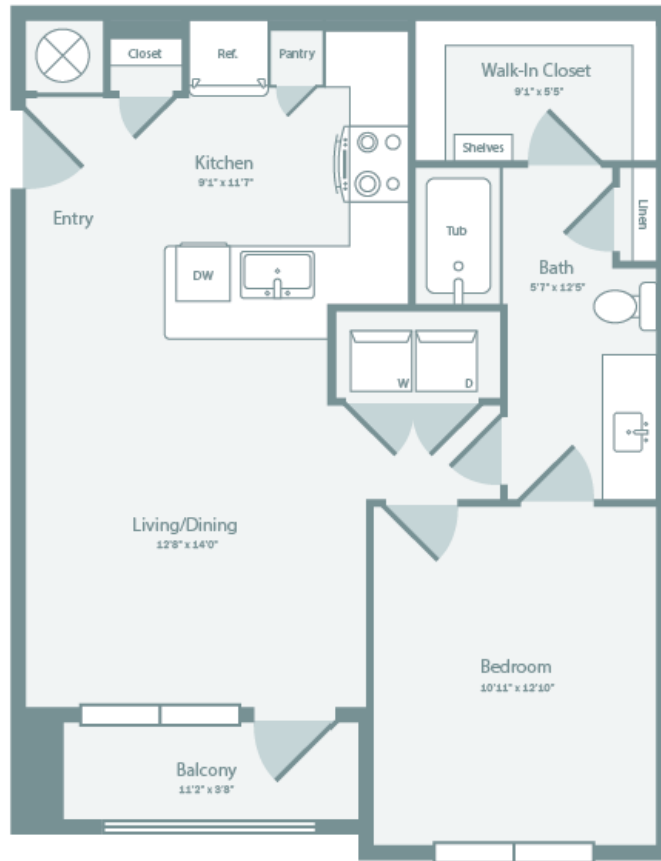

# Jasmine

1 BED / 1 BATH

# 722

SQ. FT.

<p>GRAND PRAIRIE</p> <h2>THE ELLERY</h2> <p>AT WESTCHESTER</p>	<p>4210 Dechman Dr   Grand Prairie, TX 75052</p>
	<p><a href="http://theellerygrandprairie.com">theellerygrandprairie.com</a></p>

*Floor plans are artist's rendering. All dimensions are approximate. Actual product and specifications may vary in dimension or detail. Not all features are available in every apartment. Prices and availability are subject to change. Please see a representative for details.*