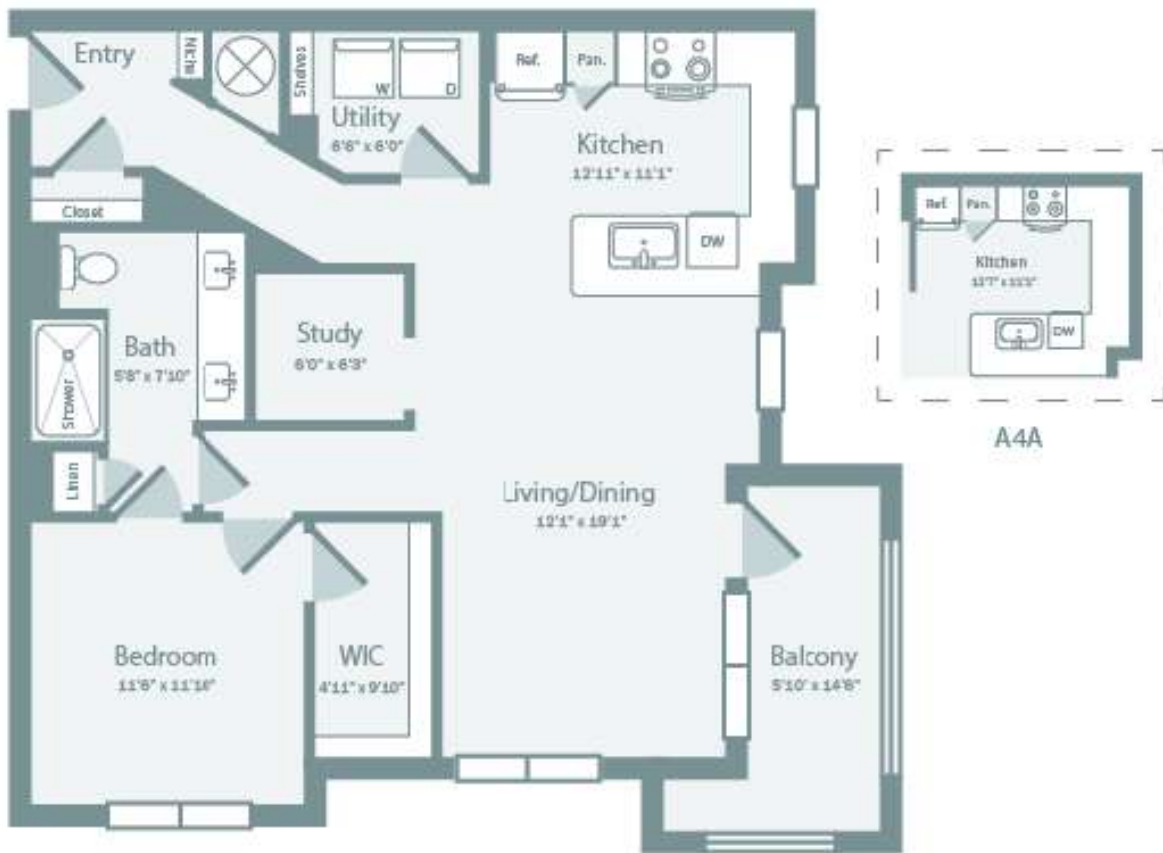

Indigo

1 BED / 1 BATH

994

SQ. FT.

<p>GRAND PRAIRIE</p> <h2>THE ELLERY</h2> <p>AT WESTCHESTER</p>	<p>4210 Dechman Dr Grand Prairie, TX 75052</p>
	<p>theellerygrandprairie.com</p>

Floor plans are artist's rendering. All dimensions are approximate. Actual product and specifications may vary in dimension or detail. Not all features are available in every apartment. Prices and availability are subject to change. Please see a representative for details.