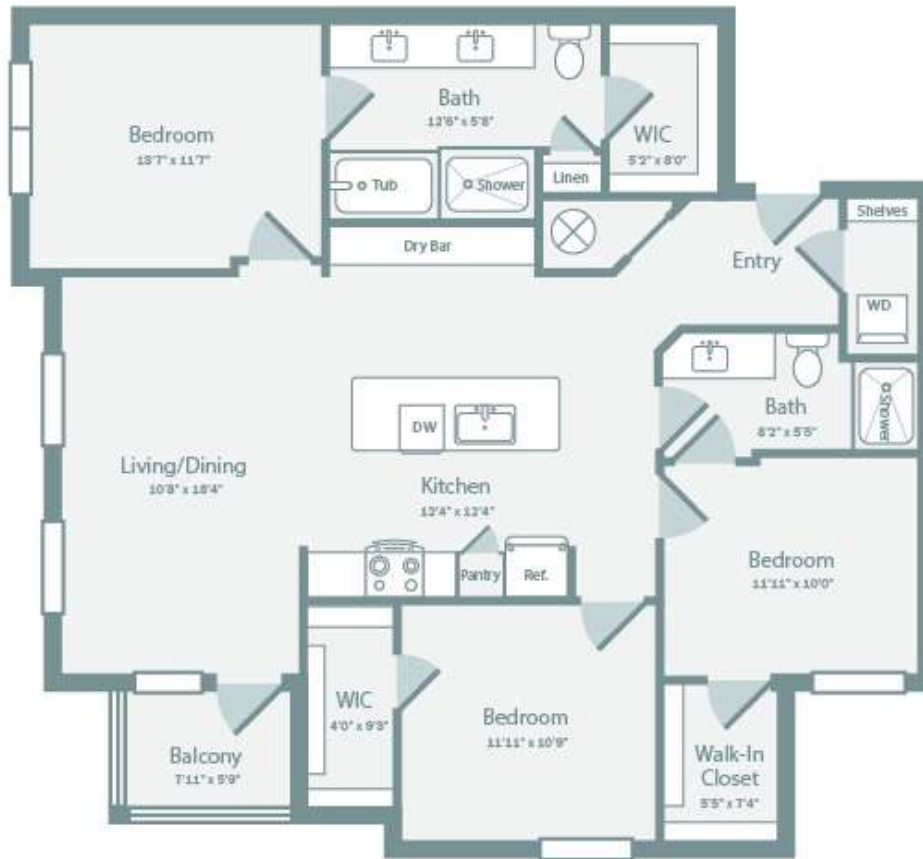

Bluestem

3 BED / 2 BATH

1361

SQ. FT.

<p>GRAND PRAIRIE</p> <h2>THE ELLERY</h2> <p>AT WESTCHESTER</p>	<p>4210 Dechman Dr Grand Prairie, TX 75052</p>
	<p>theellerygrandprairie.com</p>

Floor plans are artist's rendering. All dimensions are approximate. Actual product and specifications may vary in dimension or detail. Not all features are available in every apartment. Prices and availability are subject to change. Please see a representative for details.