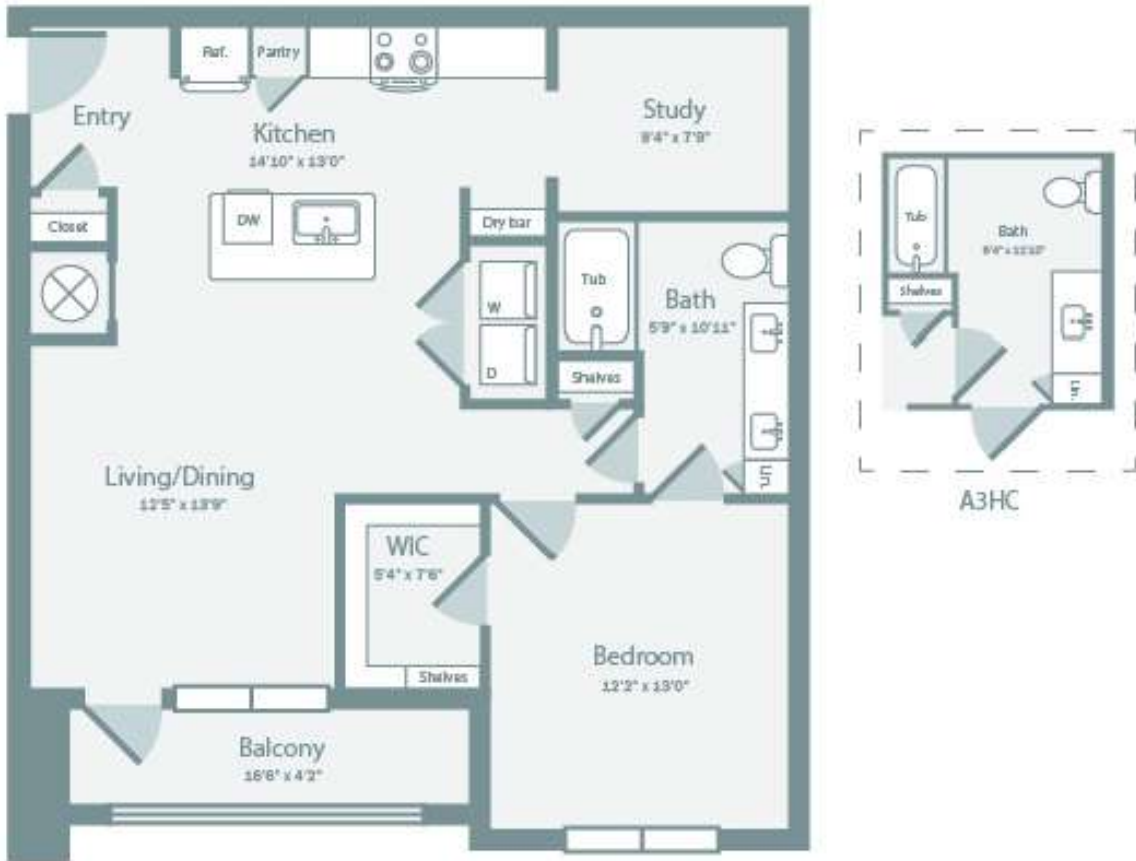

# Aster

1 BED / 1 BATH

# 930

SQ. FT.

<p>GRAND PRAIRIE</p> <h2>THE ELLERY</h2> <p>AT WESTCHESTER</p>	<p>4210 Dechman Dr   Grand Prairie, TX 75052</p>
	<p><a href="http://theellerygrandprairie.com">theellerygrandprairie.com</a></p>

*Floor plans are artist's rendering. All dimensions are approximate. Actual product and specifications may vary in dimension or detail. Not all features are available in every apartment. Prices and availability are subject to change. Please see a representative for details.*